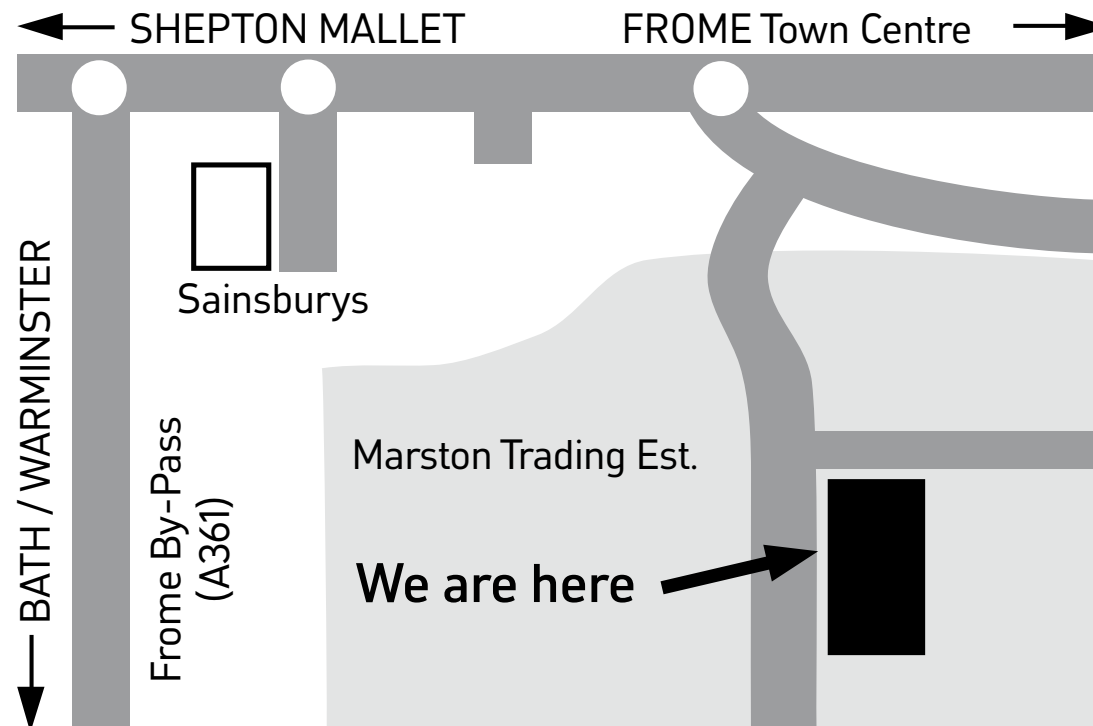

How to find and contact us

at our dealership in Frome

Platinum Vauxhall

Manor Road, Marston Trading Estate,
Frome, BA11 4BN

Sales 01373 463351

Service 01373 465881

Parts 01373 467676

Bodyshop 01373 468153

www.platinumvauxhall.co.uk

VAUXHALL